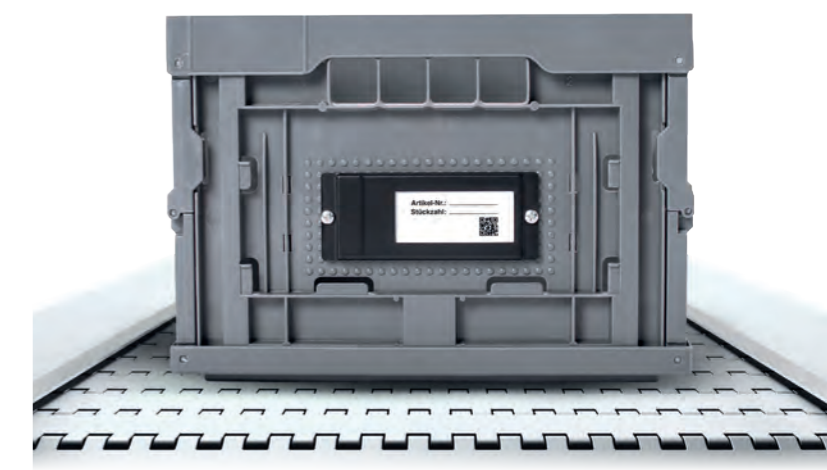

Display Your World

Faubel-Logistics Label